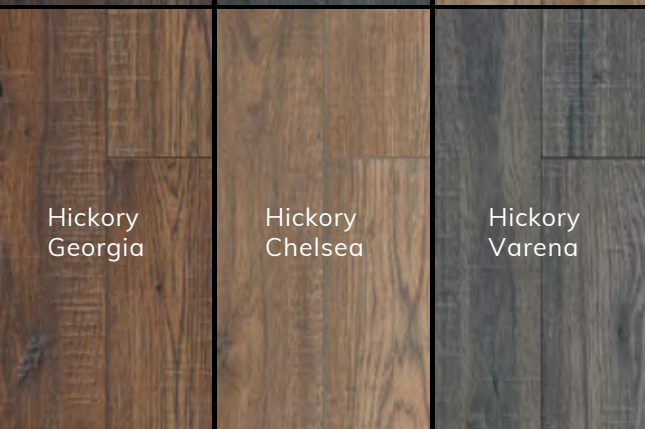

Specifications

Hickory Valley

Hickory Varena

Hickory Kansas

Hickory Fresno

Hickory Georgia

Hickory Chelsea

Hickory Varena

Collection: Antique

Visual: Wood look

Plank Size: 6 1/4" x 54 7/16" (159mm x 1383mm)

Total Thickness: 1/2" (12mm)

Packaging: 8 Planks Per Box

Coverage Per Box: 18.94 ft² (1.76m²)

Weight Per Box: 39.98 lb (18kg)

HDF Core Construction

Floating DropLoc Installation

Aluminum Oxide AC4

Registered Embossed Finish

Made in Austria

30 Year Limited Triple Residential Warranty

5 Year Commercial Warranty

Green guard Gold Certification