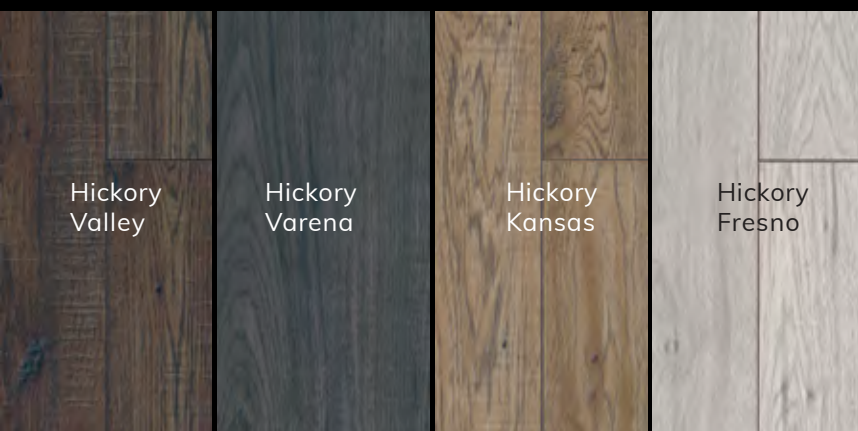

Specifications

Hickory Valley

Hickory Varena

Hickory Kansas

Hickory Fresno

Hickory Georgia

Hickory Chelsea

Hickory Varena

Collection: Antique

Visual: Wood look

Plank Size: 6 1/4" x 54 7/16" (159mm x 1383mm)

Total Thickness: 1/2" (12mm)

Packaging: 8 Planks Per Box

Coverage Per Box: 18.94 ft² (1.76m²)

Weight Per Box: 39.98 lb (18kg)

HDF Core Construction

Floating DropLoc Installation

Aluminum Oxide AC4

Registered Embossed Finish

Made in Austria

30 Year Limited Triple Residential Warranty

5 Year Commercial Warranty

Green guard Gold Certification