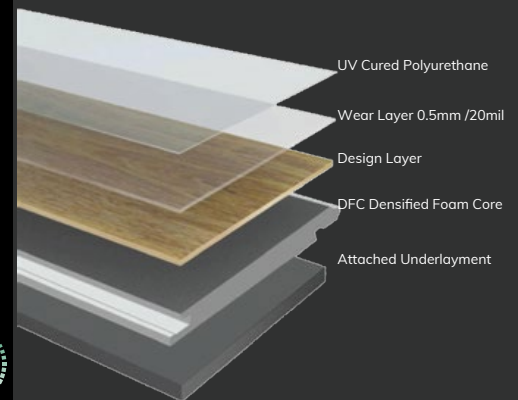

Specifications

Vinyl Composite Plank

Floating Click Installation

Vinyl Surface

100% Waterproof

Acoustic Membrane Attached

Synchronized Finish

Limited Lifetime Residential Warranty

15 Year Light Commercial Warranty

Formaldehyde Free

Phthalates Free

Collection: Aqua Chateau
 Visual: Wood look
 Plank Size: 7 1/2 x 47" (192mm x 1195mm)
 Plank Size: 5 13/16" x 48" (148mm x 1220mm)
 Total Thickness: 9/32" (7.5mm)
 Packaging: 12 Planks Per Box
 Coverage Per Box: Duke, Aristo, Royal
 29.63 ft² (2.753 m²)
 Weight Per Box: Duke, Aristo, Royal :
 39.68lb (18.00kg)
 Coverage Per box : Noble, Monarchy, Queen, Imperial
 23.33 ft² (2.167 m²)
 Weight Per Box: Noble, Monarchy, Queen, Imperial
 32.85lb (14.90kg)